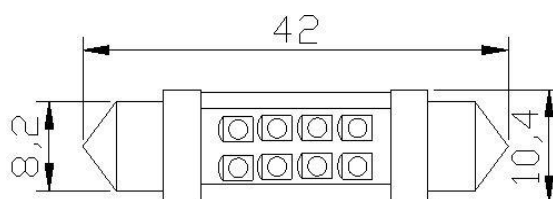

---

**Code 010432 - Reference S 6423 L**  
**NAV. LED 10x42 24VDC WW 120o**

---

Technical Specifications	
LED Quantity	8 pcs (DIP LED)
LED MCD	1000-1200
Color Temperature	2700 / 3000K
Power Angle	120 / 150°
Luminous	30 lm
Voltage	24V DC
Current	45-50 mA
Power	0.6 W
Dimensions	10 x 42 mm
Operating & Storage Temperature	-20° / +50°