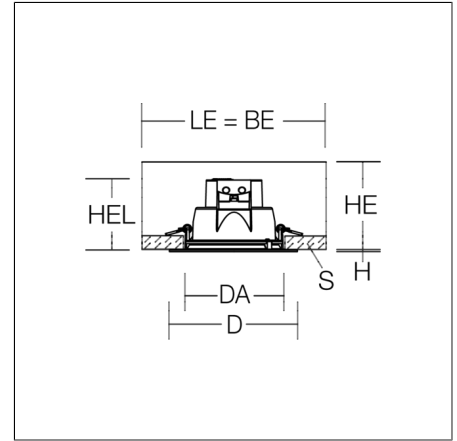

ARELO

901849.002.76 | Recessed downlights

Recessed downlights
4068754027199
D 172, H 2

Recessed ceiling mounting
white

Round recessed downlight. Housing made of UV-resistant polycarbonate. Bezel ring: die-cast aluminium, powder-coated. Aluminium faceted reflector, highly polished anodised finish for brilliant illumination. Satin finish LED diffuser to reduce direct glare. MultiColour: Colour temperature adjustable via switching element. Choice of 3000 K or 4000 K. Factory setting 4000 K. Installation without tools thanks to spring fastening system. Control gear in separate box with connecting cable. Suitable for through-wiring. Renovation frames for various ceiling cut-outs as accessories.

Product specifications

Diameter D	172 mm
Height H	2 mm
Cut-out diameter DA	150 mm
Luminaire: recess height HEL	88 mm
Ceiling thickness S	1-25 mm
Installation space length LE	450 mm
Installation space width BE	450 mm
Installation space height HE	100 mm
Weight	0.617 kg
Light source	LED
Colour temperature	3000 K 4000 K
Rated luminous flux	3000 K: 2400 lm 4000 K: 2450 lm
System power	3000 K: 20 W 4000 K: 20 W
System efficiency	3000 K: 120 lm/W 4000 K: 123 lm/W
Glare evaluation RUG (4H 8H)	3000 K: 23,5 4000 K: 23,6
Beam angle	79°
LED rated life	50000 h (L80/B10)
Colour rendering index (CRI)	80
Colour tolerance (McAdam)	4 SDCM
Photobiological safety according to EN 62471	Risk group 0
Driver	Converter, dimmable
Control	DALI
Voltage	220 - 240 V / 50 Hz, 60 Hz
Luminaires on B10A fuse	46
Luminaires on B16A fuse	74
Luminaires on C10A fuse	62
Luminaires on C16A fuse	100
Inrush current / Inrush current duration	15 A / 100 µs
CIE Flux Code / CEN Flux Code	73 97 99 100 100
Type of protection	IP 54 on room side IP 20
Protection class	II
Filament test	650 °C